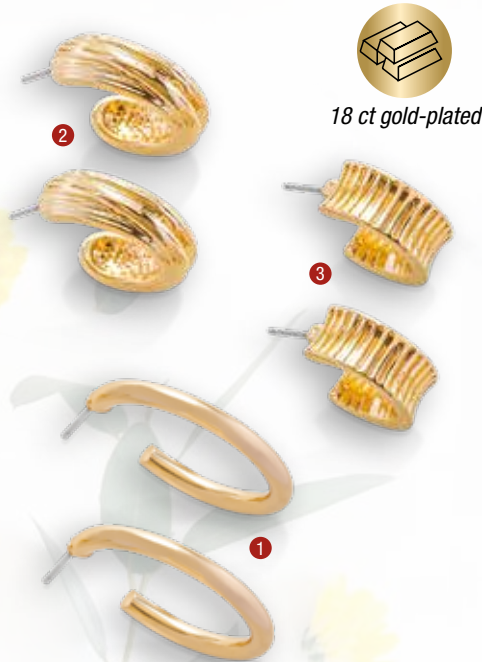

**SPECIAL PRICE**  
**ONLY R199**  
**SAVE R170**

**The Alexa Jewellery Set**  
 Necklace 1: 42 cm + 9 cm extender  
 Pendant: 2 cm diameter  
 Necklace 2: 47 cm + 9 cm extender  
 Pendant: 1.1 cm diameter  
 Earrings: 1.1 cm diameter  
 Code 1486413  
 Regular Price R239

**SPECIAL PRICE**  
**ONLY R169**  
**SAVE R70**

**SPECIAL PRICE**  
**ONLY R379**  
**SAVE R150**

**The Caleb Watch**  
 Face: 4.6 cm diameter  
 Watch length: 22.3 cm  
 Code 1475829  
 Regular Price R529

**SPECIAL PRICE**  
**ONLY R379**  
**SAVE R220**

**The Harvey Watch**  
 Face: 4 cm x 4.7 cm  
 Watch length: 25.6 cm  
 Code 1378695  
 Regular Price R599

**SPECIAL PRICE**  
**ONLY R329**  
**SAVE R140**

**The Damon Watch**  
 Face: 4.8 cm diameter  
 Watch length: 26.8 cm  
 Code 1464809  
 Regular Price R469

18 ct gold-plated

**The Alora Earring Set**  
 Earring 1: 2.4 cm  
 Earring 2: 1.8 cm  
 Earring 3: 1.4 cm  
 Code 1478711  
 Regular Price R279