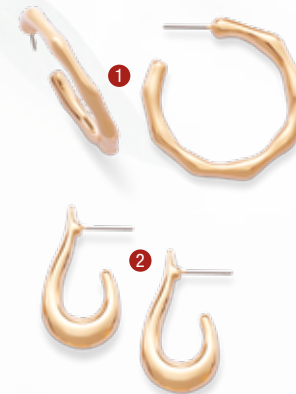

**SPECIAL PRICE**  
**ONLY R169**  
**SAVE R70**

**SPECIAL PRICE**  
**ONLY R379**  
**SAVE R150**

**The Caleb Watch**  
 Face: 4.6 cm diameter  
 Watch length: 22.3 cm  
 Code 1475829  
 Regular Price R529

**SPECIAL PRICE**  
**ONLY R379**  
**SAVE R220**

**The Harvey Watch**  
 Face: 4 cm x 4.7 cm  
 Watch length: 25.6 cm  
 Code 1378695  
 Regular Price R599

**SPECIAL PRICE**  
**ONLY R329**  
**SAVE R140**

**The Damon Watch**  
 Face: 4.8 cm diameter  
 Watch length: 26.8 cm  
 Code 1464809  
 Regular Price R469

18 ct gold-plated

**The Alora Earring Set**  
 Earring 1: 2.4 cm  
 Earring 2: 1.8 cm  
 Earring 3: 1.4 cm  
 Code 1478711  
 Regular Price R279

**SPECIAL PRICE**  
**ONLY R179**  
**SAVE R100**

**SPECIAL PRICE**  
**ONLY R99**  
**SAVE R50**

**The Couture Earring Set**  
 Hoop 1: 2.9 cm drop  
 Hoop 2: 3 cm drop  
 Code 1461017  
 Regular Price R149