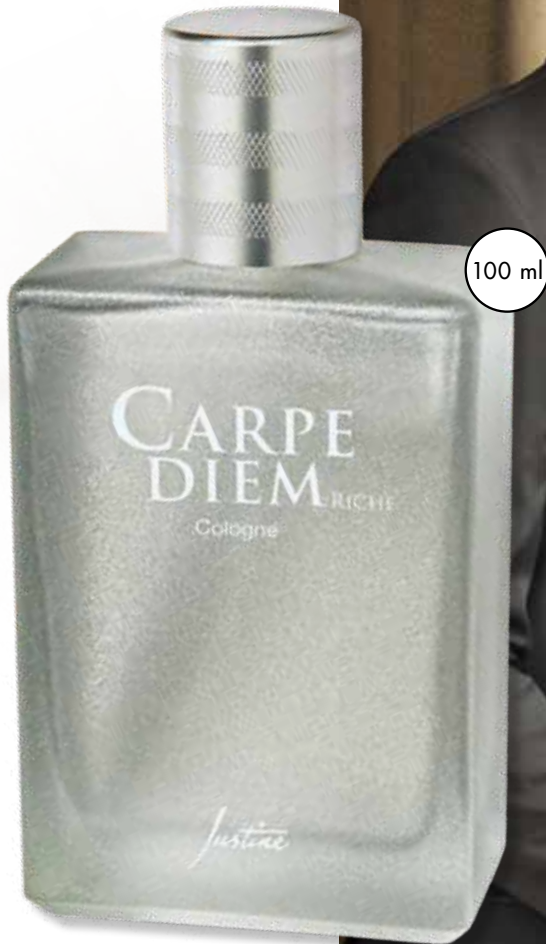

**ORDER CODE 860387**

**BOTH FOR R259**

**SAVE R145**

1. Dare to Love  
Perfumed Body Lotion  
100 ml **Code 33285**  
Regular Price R105
2. Dare to Love  
Eau de Toilette  
75 ml **Code 33329**  
Regular Price R299

CARPE DIEM RICHE

WOODY AMBERY SCENT

Bergamot • Violet • Cedarwood

100 ml

**SPECIAL PRICE**  
**ONLY R359**  
**SAVE R140**

Carpe Diem Riche  
Cologne  
100 ml **Code 04445**  
Regular Price R499

Add a gift bag for an easy gifting solution