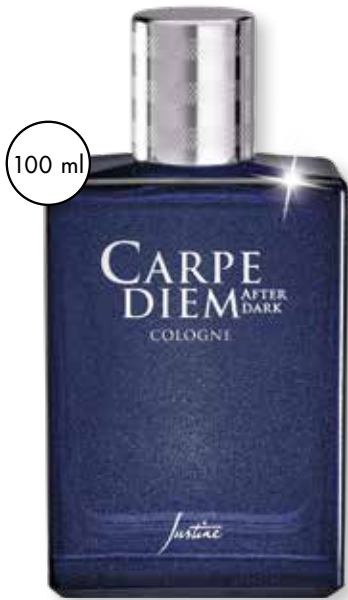

100 ml

Carpe Diem After Dark  
Cologne  
100 ml **Code 1444041**  
Regular Price R499

**R359**  
SAVE R140

50 ml

Carpe Diem After Dark  
Cologne  
50 ml **Code 1444040**  
Regular Price R329

**R255**  
SAVE R74